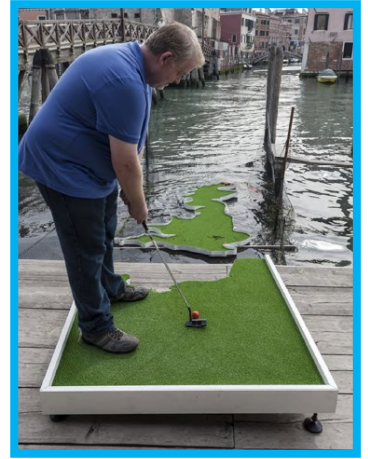

More about the installation

Doug Fishbone's Leisure Land Golf, is a fully playable, miniature golf course, designed and made by 10 leading voices from the contemporary art world. 7 of the holes will be available in York. The dates for the exhibition in York will be 02 June – 03 September 2017. There will be a small charge for visitors to play the course.