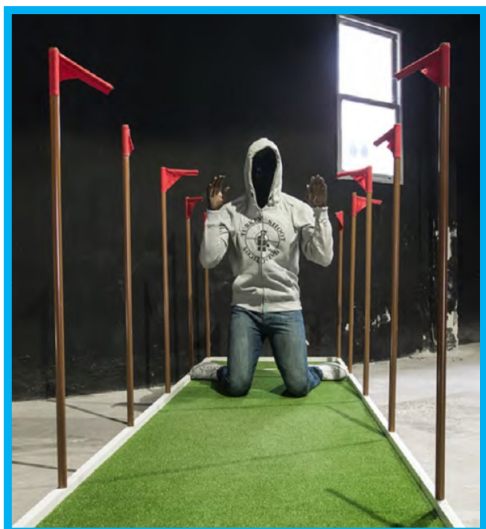

York Art Gallery

Doug Fishbone's Leisure Land Golf Steward

What will you be doing?

You will be helping us to interpret an installation from a renowned contemporary artist while helping visitors to get up close and personal by playing a game of crazy golf.

Get Active

Visit the art gallery and garden regularly and enjoy the beautiful, thought provoking environment in the height of summer.

Who are we looking for?

You do not need to have previous knowledge about the installation. If you are over 18, are available for a minimum of 2.5 hours a week, plus an initial training session, and can say yes to the following questions:

More about the installation

Doug Fishbone's Leisure Land Golf, is a fully playable, miniature golf course, designed and made by 10 leading voices from the contemporary art world. 7 of the holes will be available in York. The dates for the exhibition in York will be 02 June – 03 September 2017. There will be a small charge for visitors to play the course.